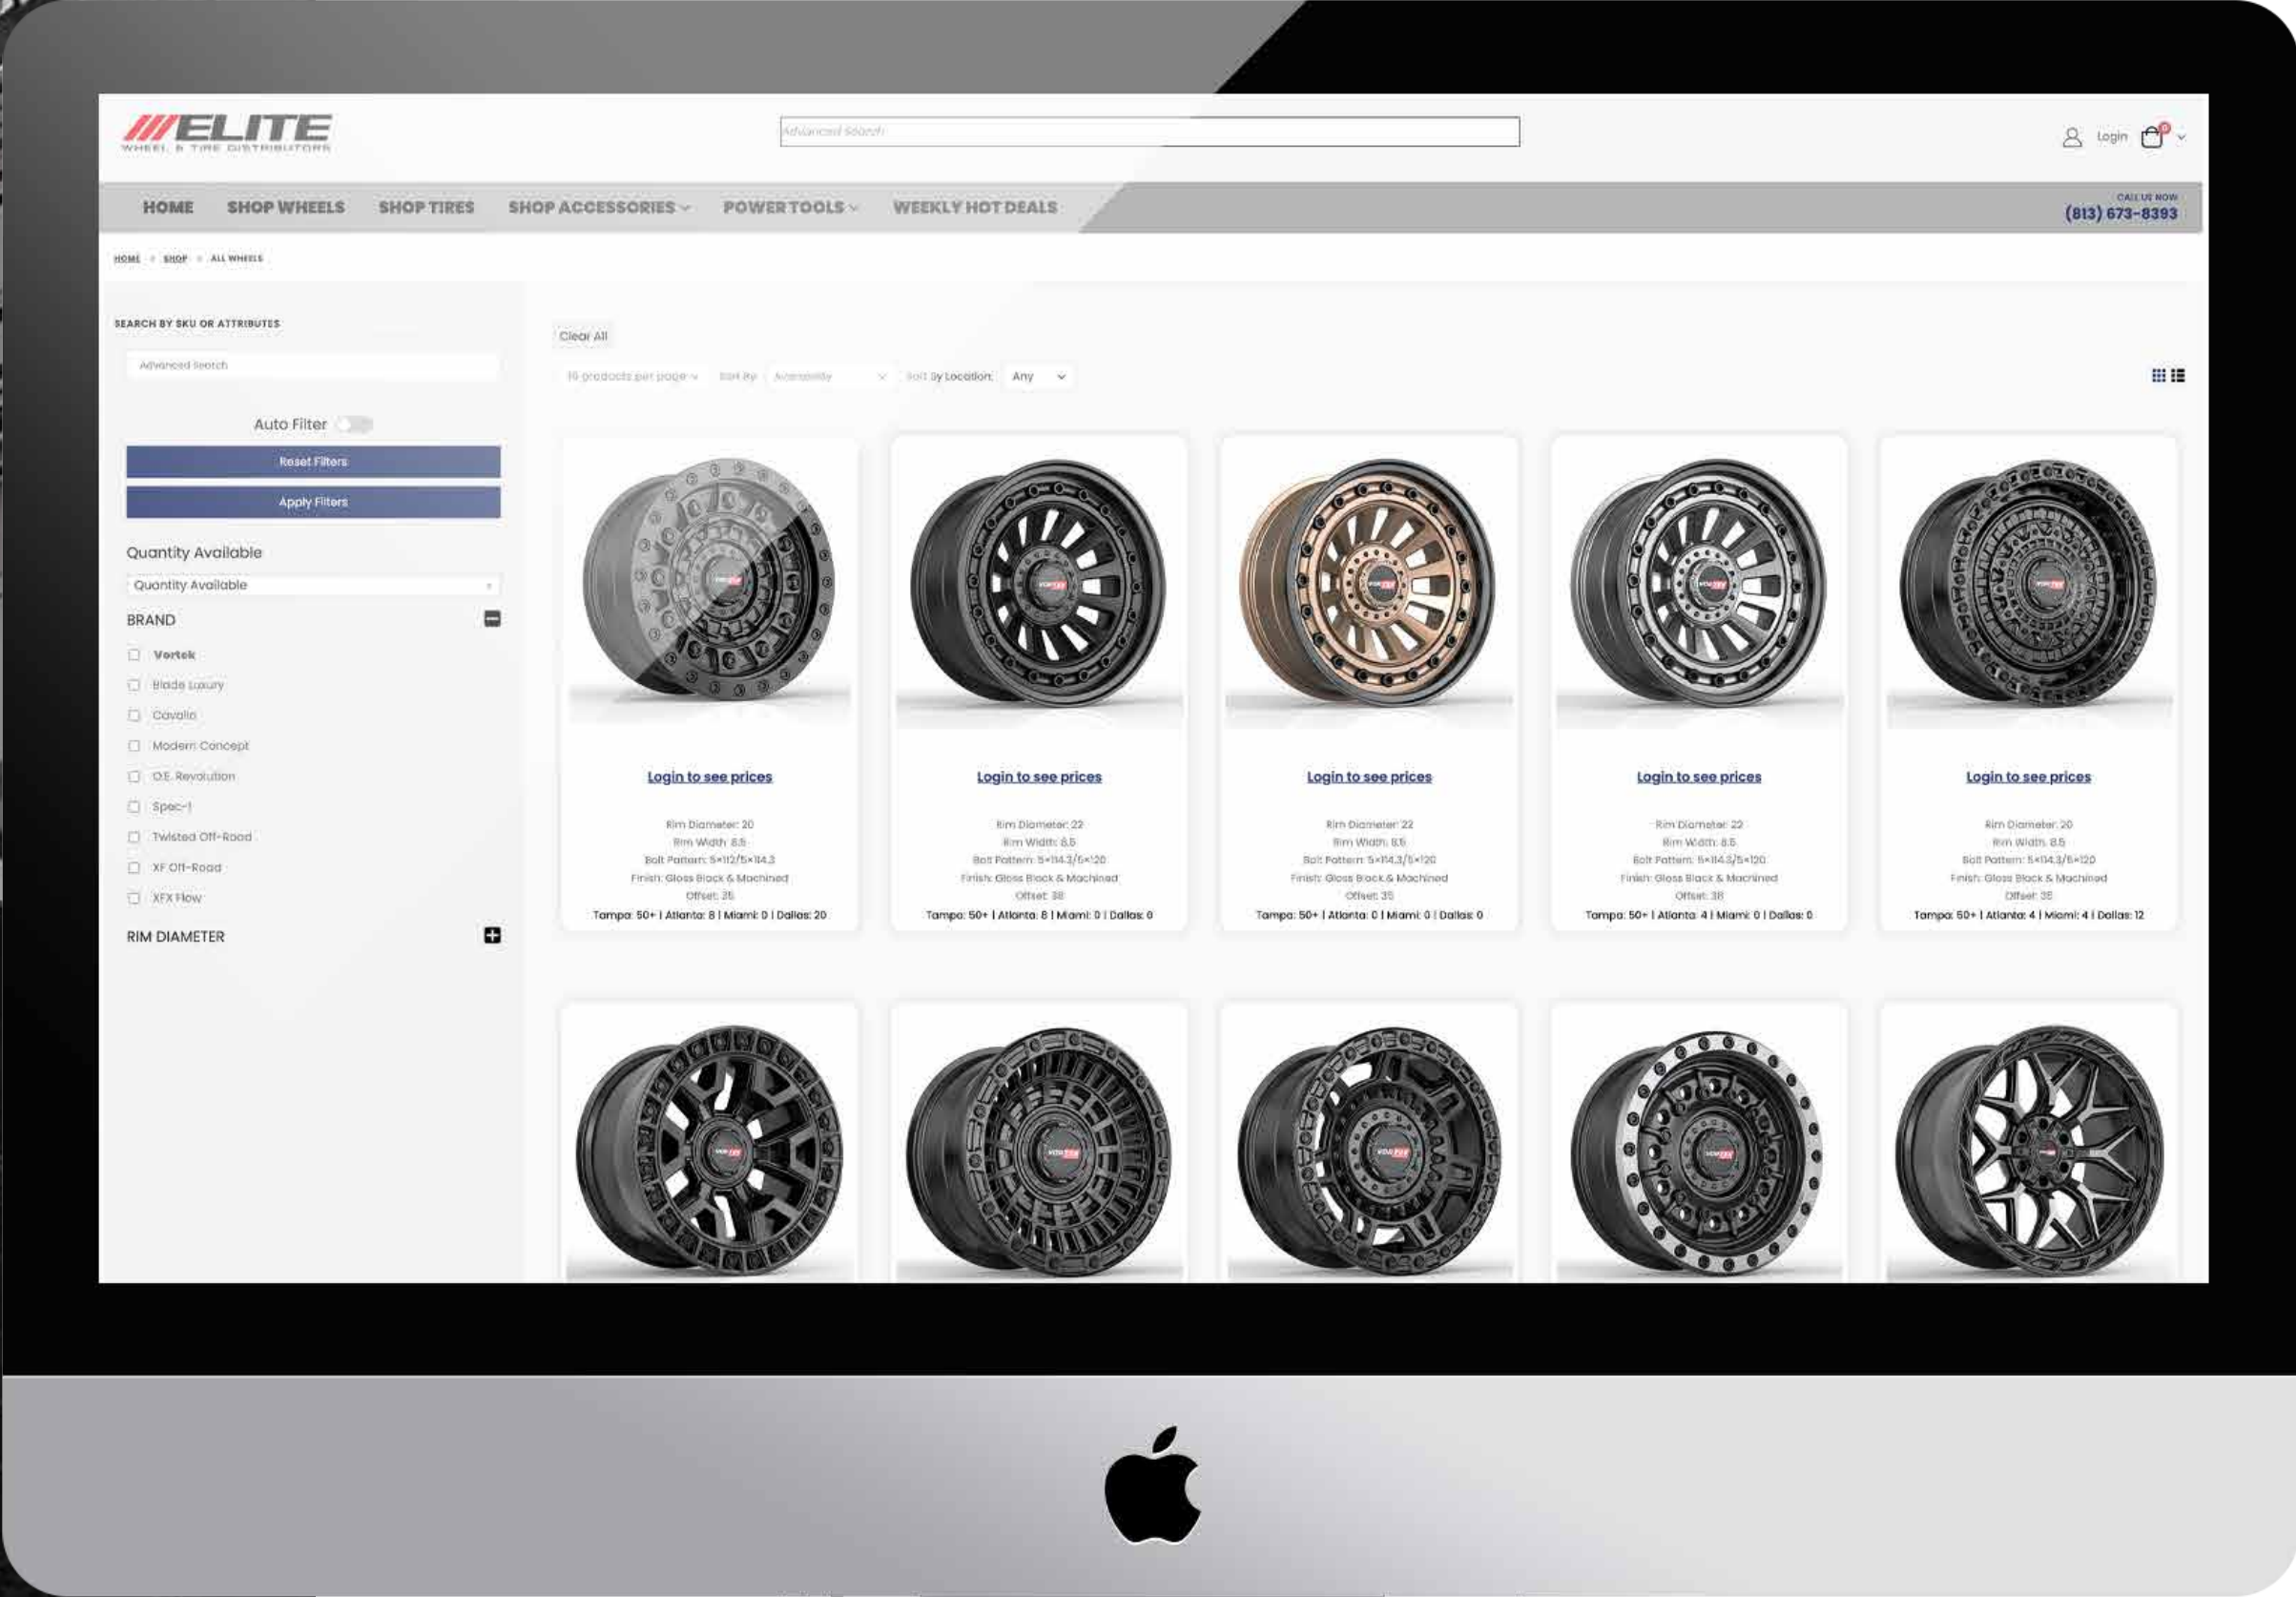

VRD-705

FINISHES:
MATTE BLACK

SIZES:
17×9, 20×9.5

BOLT PATTERNS:
5×127, 5×139.7, 5×150, 6×114.3, 6×120, 6×135,
6×139.7, 8×165.1, 8×170, 8×180, Blank 5x/6x

VRD-705

ELITE B2B

SHOP ONLINE

Order your Vortek Wheels when you become a dealer on the Elite B2B online shop. Earn ELITE BUCKS reward points exclusive to the B2B platform and save money on future orders.