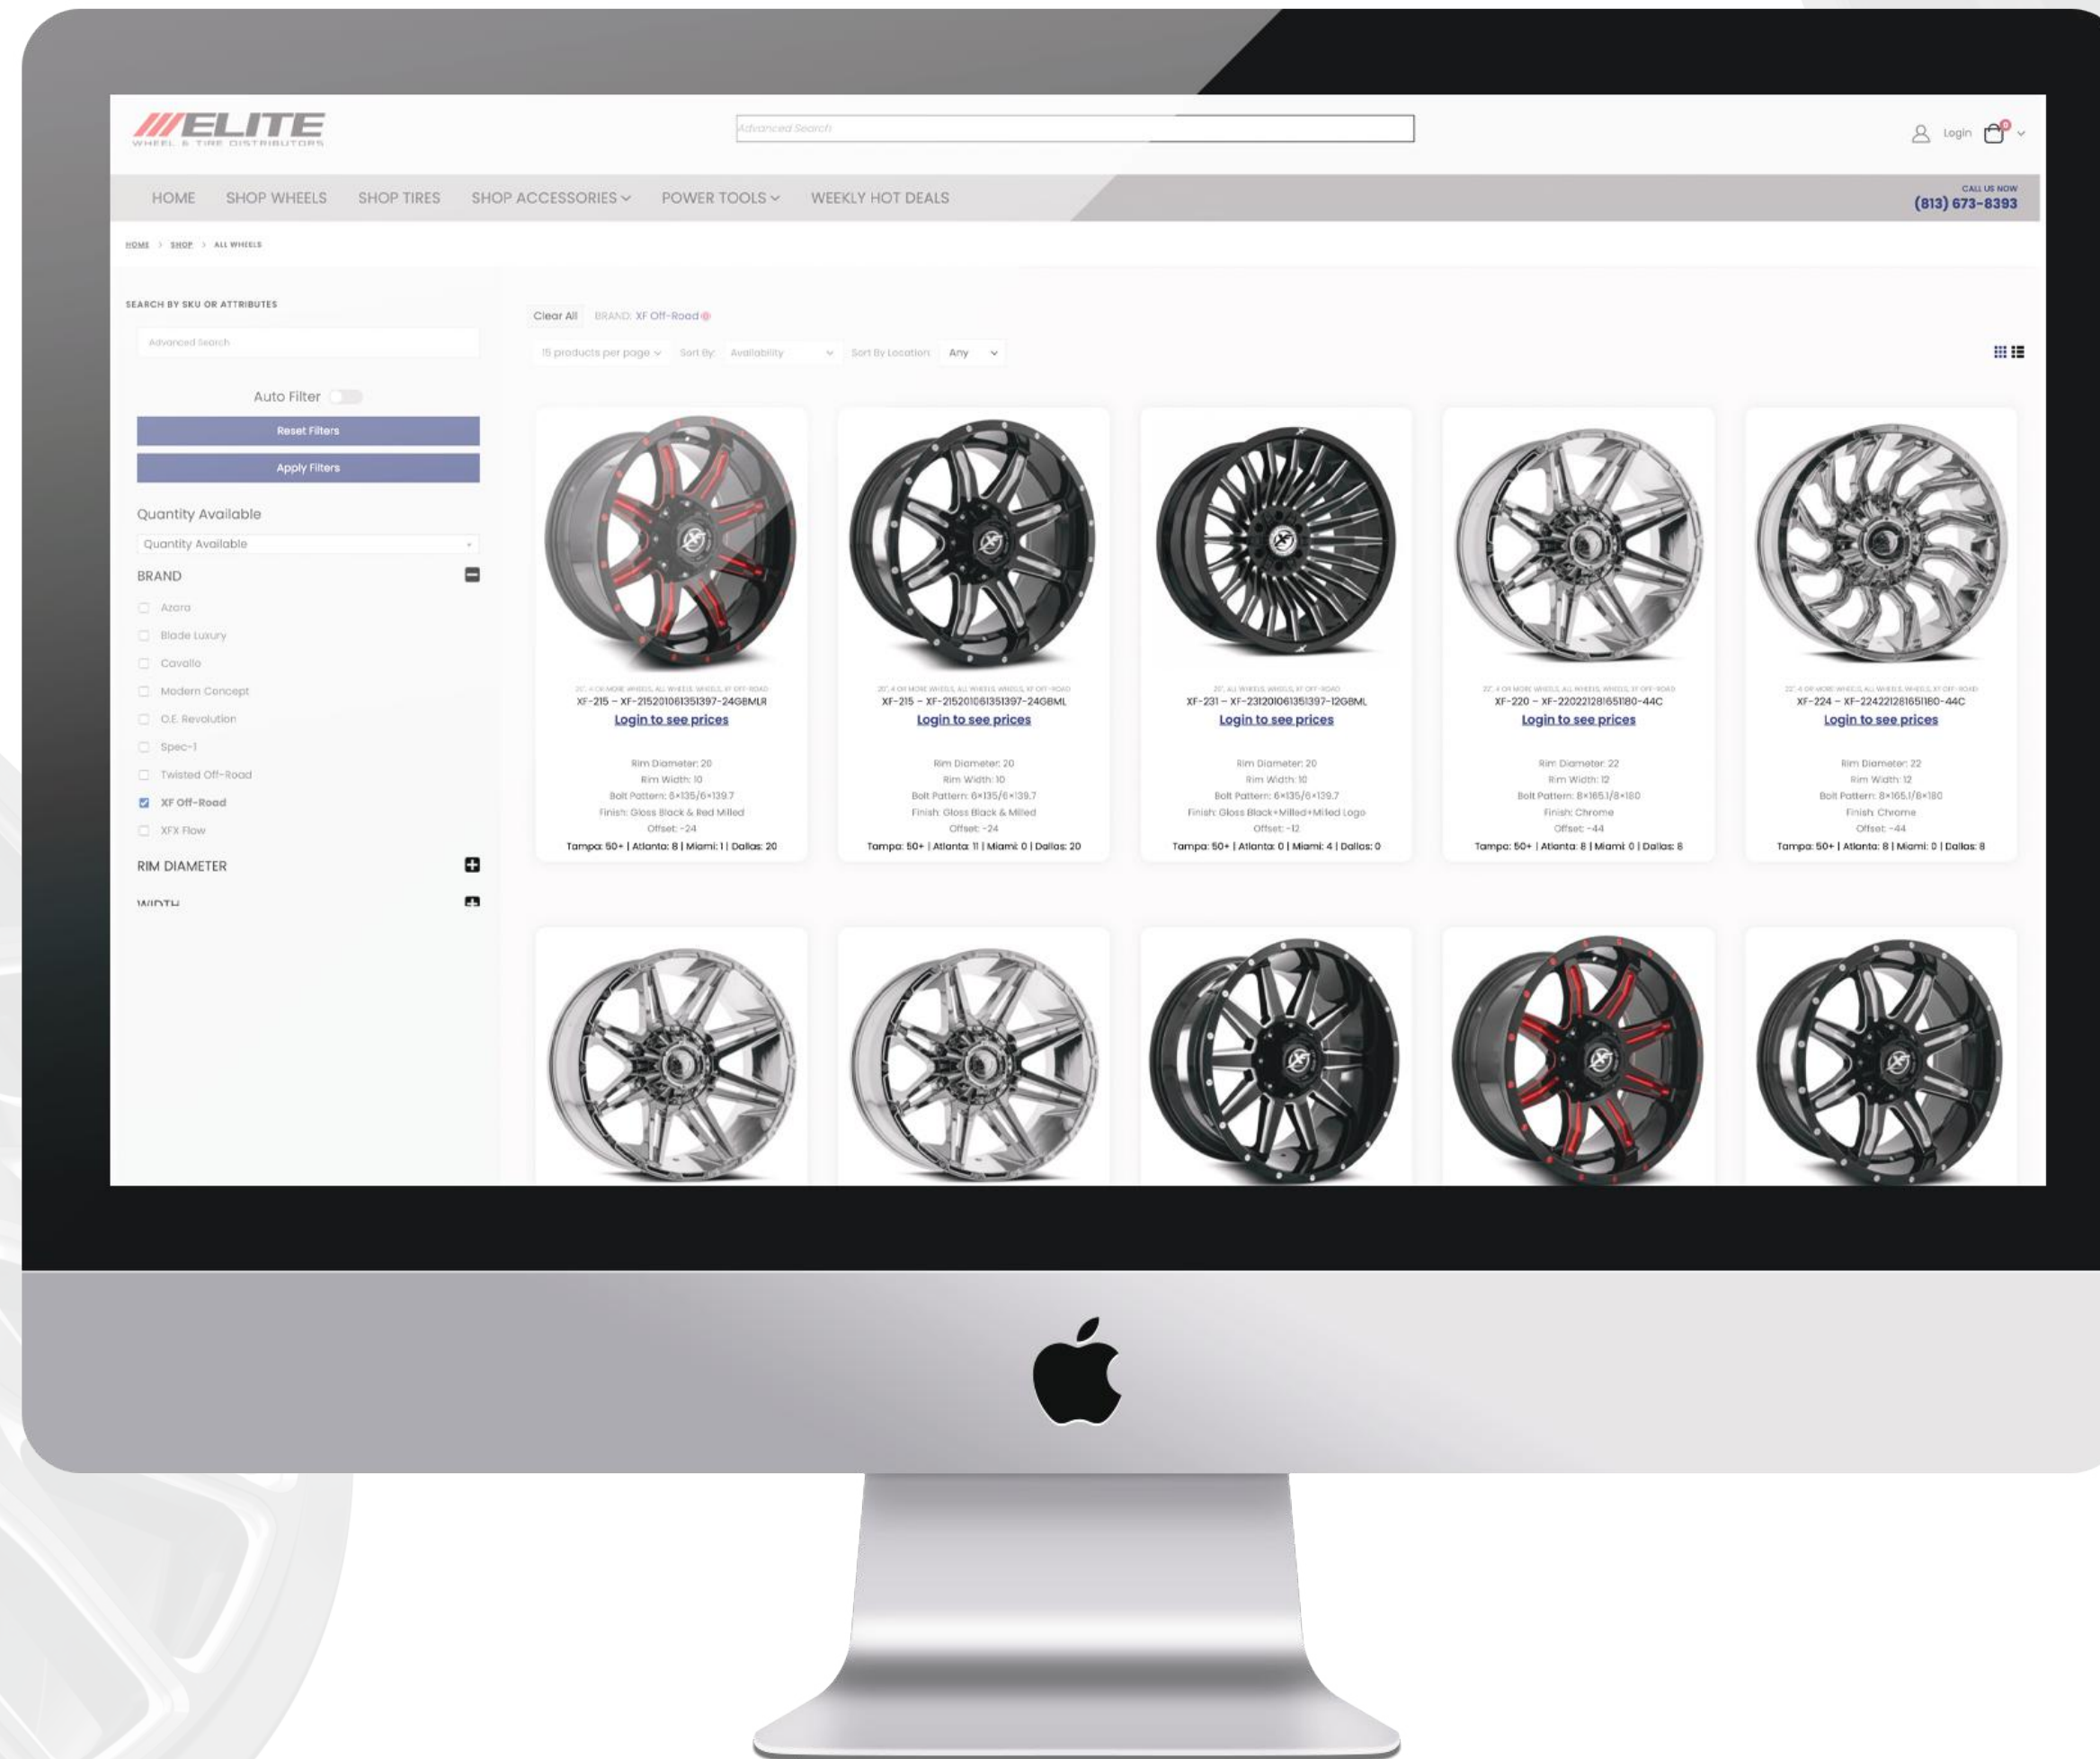

SHOP ONLINE

SIGN UP FOR THE ELITE B2B ONLINE PLATFORM

Order your XF Duallies when you become a dealer on the Elite B2B online shop. Earn Elite Bucks reward points exclusive to the B2B platform and save money on future orders.

ELITE B2B

SCAN TO JOIN OR VISIT
SHOP.EWWFL.COM